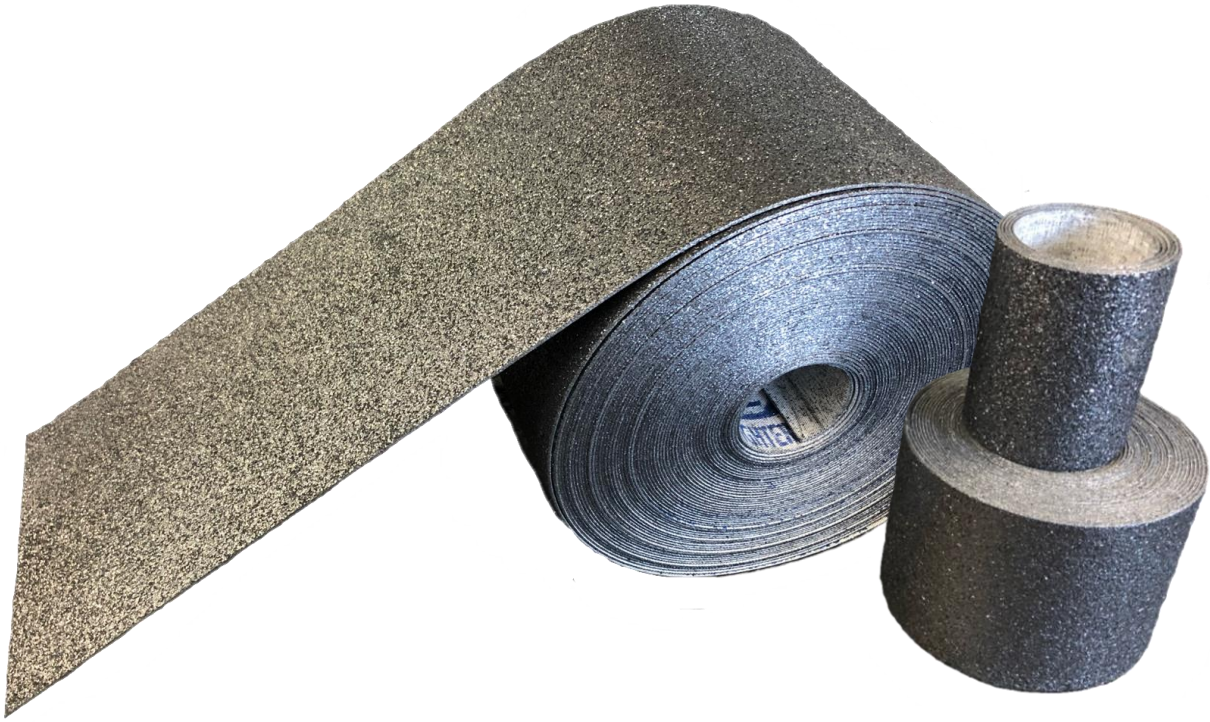

Graphite Coated Canvas

グラファイトキャンバス

※You can specify the product size according to your job requirements.

◆ FEATURES ◆

- Smoother belt rotation improves work efficiency.
(Especially suitable for use in the finishing process.)
- Controls friction between the belt and platen during sanding.

◆ USAGE AND APPLICATION ◆

- Main applications are platen sanding.
(Attach to the platen of a wide belt sander/stroke sander, etc. before using.)

※ Products are subject to change without notice.

RIKEN CORUNDUM CO., LTD.